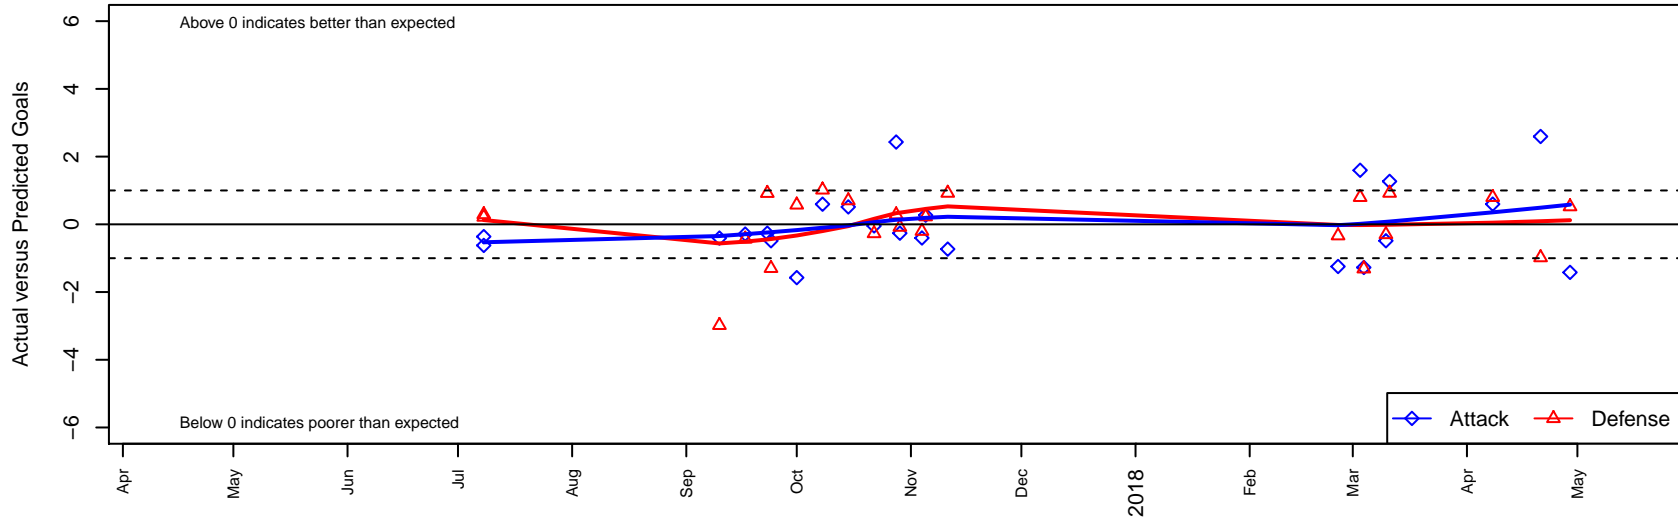

PCU Red 2 G04

Portland City United SC
 Portland, OR
 G04 total strength=1261
 attack=4.09 defense=5.96
 fall league = PTT G04 Div 1 White
 spr league = Spr OYS G04 Div 1 Red

alt names used:
 PCU 04G Red 2
 PCU 04G Red 2
 PCU 04G-2
 PCU 04G Red 2

Venues played:
 2017 PCU Summer Classic Silver
 2017 PTT G04 Division 1 White
 2017 OYS PTT Presidents Cup G04
 2017 Spr OYS G04 Division 1 Red

PCU Red 2 G04
 Dots are actual minus expected GF (blue circles) and GA (red triangles).
 Blue line is smoothed change in attack strength. Red is smoothed change in defense strength.

**attack and defense variance (black dot)
relative to other teams
and top 10 in region**

**attack and defense rating
relative to others at age
and all opponents in last 13 months**

Performance relative to 13 month average