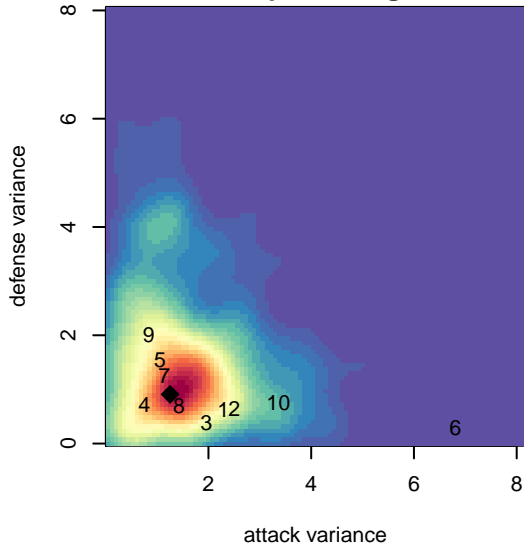

PCU Red 2 G04

Portland City United SC
 Portland, OR
 G04 total strength=1261
 attack=4.09 defense=5.96
 fall league = PTT G04 Div 1 White
 spr league = Spr OYS G04 Div 1 Red

alt names used:
 PCU 04G Red 2
 PCU 04G Red 2
 PCU 04G-2
 PCU 04G Red 2

Venues played:
 2017 PCU Summer Classic Silver
 2017 PTT G04 Division 1 White
 2017 OYS PTT Presidents Cup G04
 2017 Spr OYS G04 Division 1 Red

PCU Red 2 G04
 Dots are actual minus expected GF (blue circles) and GA (red triangles).
 Blue line is smoothed change in attack strength. Red is smoothed change in defense strength.

**attack and defense variance (black dot)
relative to other teams
and top 10 in region**

**attack and defense rating
relative to others at age
and all opponents in last 13 months**

Performance relative to 13 month average