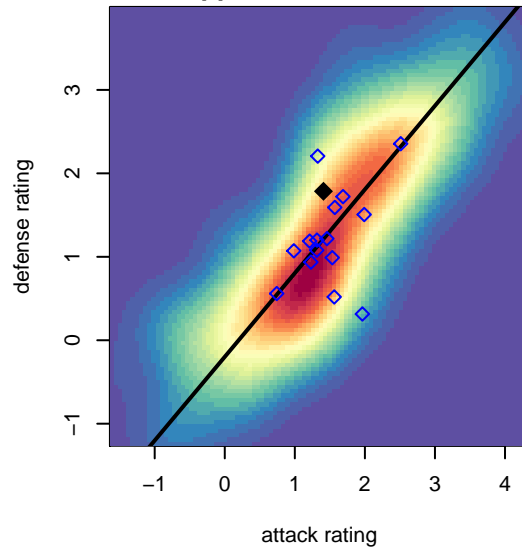

PCU Red 2 G04

Portland City United SC
 Portland, OR
 G04 total strength=1261
 attack=4.09 defense=5.96
 fall league = PTT G04 Div 1 White
 spr league = Spr OYS G04 Div 1 Red

alt names used:
 PCU 04G Red 2
 PCU 04G Red 2
 PCU 04G-2
 PCU 04G Red 2

Venues played:
 2017 PCU Summer Classic Silver
 2017 PTT G04 Division 1 White
 2017 OYS PTT Presidents Cup G04
 2017 Spr OYS G04 Division 1 Red

PCU Red 2 G04
 Dots are actual minus expected GF (blue circles) and GA (red triangles).
 Blue line is smoothed change in attack strength. Red is smoothed change in defense strength.

**attack and defense variance (black dot)
relative to other teams
and top 10 in region**

**attack and defense rating
relative to others at age
and all opponents in last 13 months**

Performance relative to 13 month average