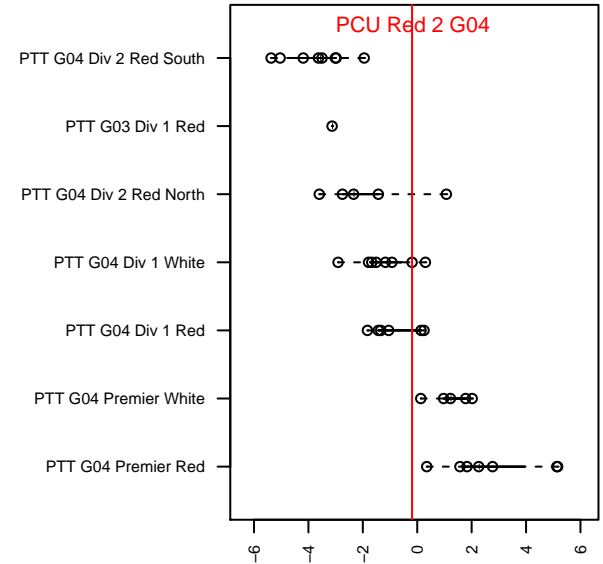

PCU Red 2 G04

Portland City United SC
 Portland, OR
 G04 total strength=1261
 attack=4.09 defense=5.96
 fall league = PTT G04 Div 1 White
 spr league = Spr OYS G04 Div 1 Red

alt names used:
 PCU 04G Red 2
 PCU 04G Red 2
 PCU 04G-2
 PCU 04G Red 2

Venues played:
 2017 PCU Summer Classic Silver
 2017 PTT G04 Division 1 White
 2017 OYS PTT Presidents Cup G04
 2017 Spr OYS G04 Division 1 Red

PCU Red 2 G04
 Dots are actual minus expected GF (blue circles) and GA (red triangles).
 Blue line is smoothed change in attack strength. Red is smoothed change in defense strength.

**attack and defense variance (black dot)
relative to other teams
and top 10 in region**

**attack and defense rating
relative to others at age
and all opponents in last 13 months**

Performance relative to 13 month average